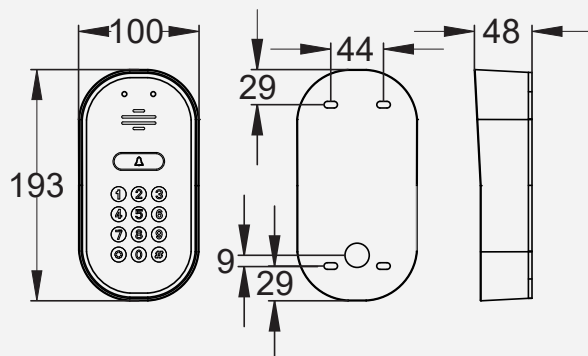

Stylish all black panel. Aluminium body and gloss black acrylic facia. Complete with modern blue illuminated buttons and surrounded by our silicon neon blue lit Arc. Available with or without Keypad.

PRIME7-ARC-RSK-EU