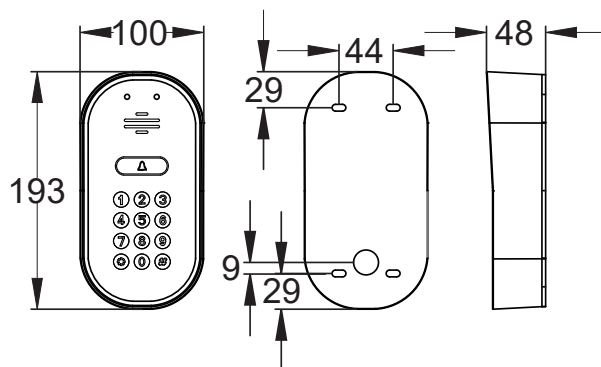

PRIME7-ARC-RB-EU (NON KP)

Area code:
EU (Europe)
US (USA)
AU (Australia & NZ)