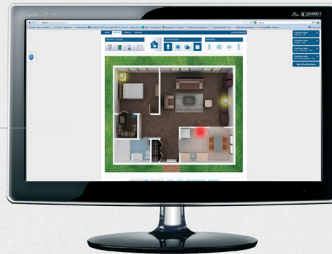

EPIR2

GSM ALARM SYSTEM

Personal
alarms

Monitoring
station

- Self-install system
- Alarm system in one compact device
- User friendly control commands
- Supports wide range of wireless accessories
- SMS and/or CALLS to 10 authorized users in case of security breach
- Built-in microphone and backup battery
- Arm/disarm security system with a free of charge call
- CONTACT ID for monitoring station through GSM voice or GPRS

COMPATIBLE WITH ELDES SMART SECURITY VIA WEB BROWSER OR SMARTPHONE.

<https://security.eldes.it/>

ALLOWS TO EXPAND SECURITY WITH OTHER WIRELESS DEVICES

eldes