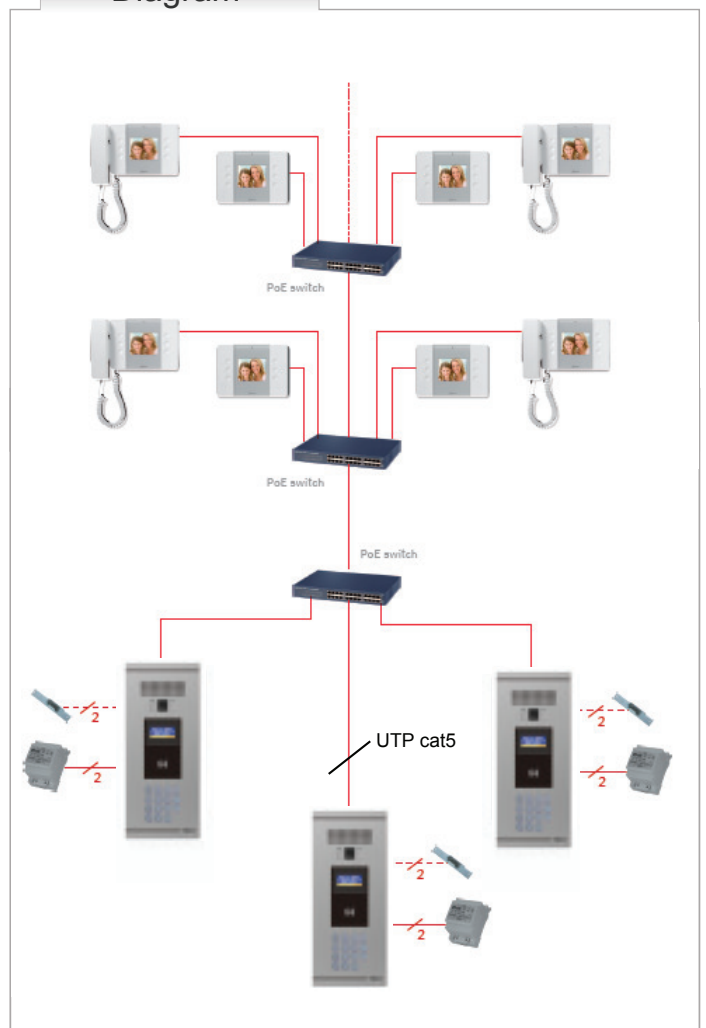

Description

7402/IP video door entry panel is a full IIP solution for the communication in residential buildings, condominiums or office buildings. Thanks to its technology and Peer2Peer facilities 7402/IP panels do not require any server on the installation. The protocol of communication is TCP/IP which makes possible to be connected to a LAN together with other IP devices in the same installation. It is very easy to upgrade any installation by adding more panels. The system doesn't become busy thanks to its multi-channel feature.

Features

- Unlimited number of entry panels.
- 2.5 mm thick stainless steel ANSI 316.
- 3,5" A grade color TFT.
- Blue backlit keypad.
- Visual information of communication process.
- Dialing code or search on the list by scroll.
- Connector RJ-45 connection.
- Standard Ethernet LAN, PoE powered.
- 100 access PIN codes, 6 digit each.
- RFID reader built-in (under request).
- Remote connection through VPN.

Options

CE-7402
Embedding box

7874/INOX
Surface box

Diagram

Due to continuous product improvement, all colors, sizes, materials, finishes and specifications are subject to change without notice.