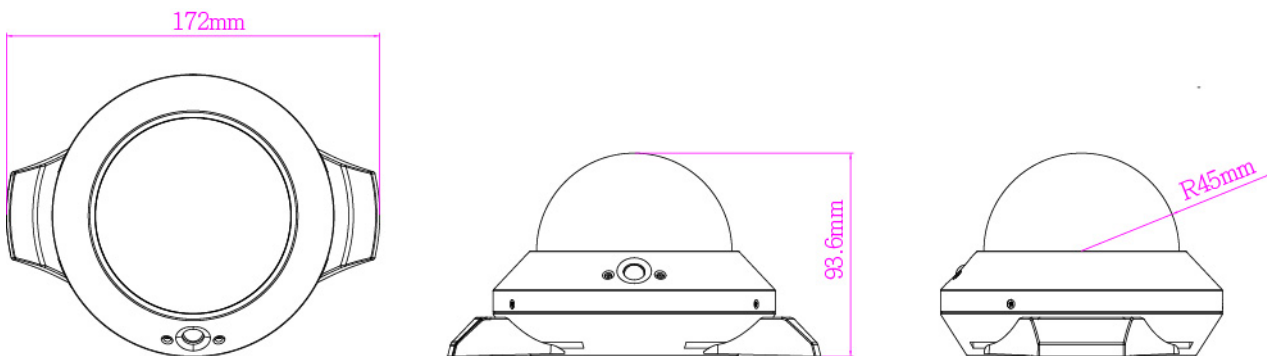

### SPECIFICATIONS

■ Network	
Network Compression	H.264 / MPEG4 / MJPEG
Multiple Video Streaming (Encode Modes, IPS, Resolution)	YES
LAN Port	YES
LAN Speed	10/100 Based-T Ethernet
Supported Protocols	DDNS, PPPoE, DHCP, NTP, SNTP, TCP/IP, ICMP, SMTP, FTP, HTTP, RTP, RTSP, RTCP, IPv4, Bonjour, UPnP, DNS, UDP, IGMP, QoS
ONVIF Compatible	YES
Frame Rate	30fps
Number of Online Users	10
Security	(1) Multiple user access levels with password (2) IP address filtering (3) Digest authentication
Remote Access	(1) Internet Explorer on Windows operating system (2) EagleEyes on iPhone, iPad & Android mobile devices
■ Camera	
Image Sensor	1/2.9" SONY H.R. image sensor
Video Resolution	1080P to QVGA
Min Illumination	0.1 Lux / F1.5, 0 Lux (LED ON)
Shutter Speed	1/2 to 1/10,000 sec
S/N Ratio	More than 48dB (AGC off)
Lens	f3.8mm / F1.5
Viewing Angle	73.2°(Horizontal) / 47.4°(Vertical) / 85.4°(Diagonal)

### SPECIFICATIONS (CONTINUED)

■ Camera	
IR LED	12 units
IR Effective Range	Up to 10 meters
IR Shift	YES
White Balance	ATW
AGC	Auto
IRIS Mode	AES
POE	YES (IEEE 802.3af)
PIR Sensor	Detection Range 76° wide angle with up to 5m long distance at 2.5m height (under 30°C)
External Alarm I/O	YES
External Audio In / Out	YES
Power Source (±10%)	12V / 1A
Operating Temperature	0°C~40°C
■ Others	
Mobile Surveillance	iPad / iPhone / Android mobile device
Motion Detection	YES
Event Notification	FTP / Email / SMS
RTC (real-time clock)	YES
Digital Pan / Tilt / Zoom	YES
Minimum Web Browsing Requirements	<ul style="list-style-type: none"> <li>• Pentium 4 CPU 1.3 GHz or higher, or equivalent AMD</li> <li>• 256 MB RAM</li> <li>• AGP graphics card, Direct Draw, 32MB RAM</li> <li>• Windows 7, Vista &amp; XP, DirectX 9.0 or later</li> <li>• Internet Explorer 7.x or later</li> </ul>

### DIMENSIONS\*\*

\*\* Dimensional tolerance: (± 5mm)